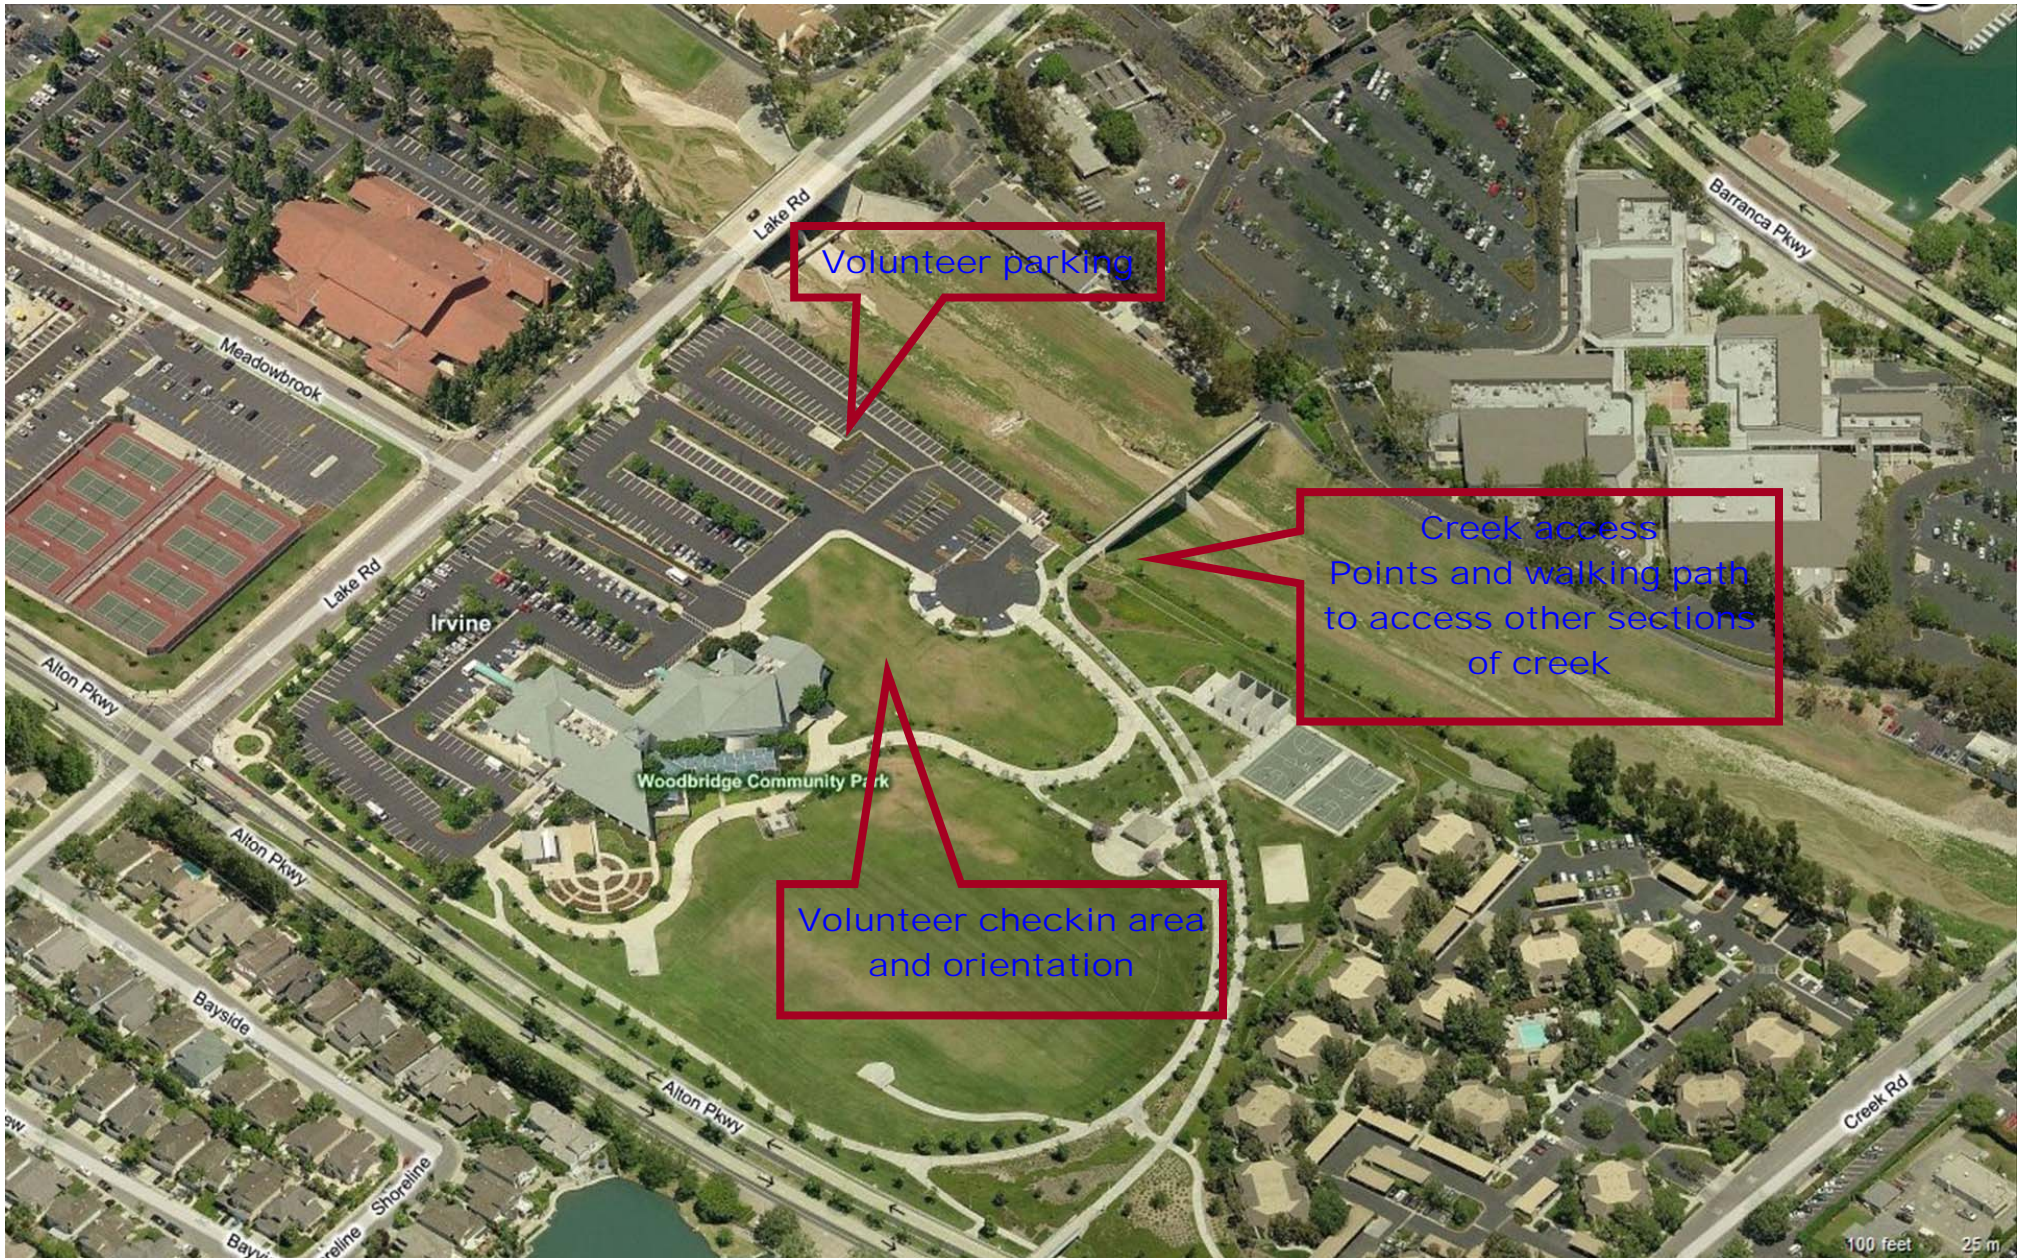

PAVA Creek Clean-up—Woodbridge section
February 25, 2012

8am check-in, 8:30 welcome and orientation, 9-11 clean-up, 11-12 volunteers break and visit

PAVA Creek Clean-up—Woodbridge section
February 25, 2012

8am check-in, 8:30 welcome and orientation, 9-11 clean-up, 11-12 volunteers break and visit