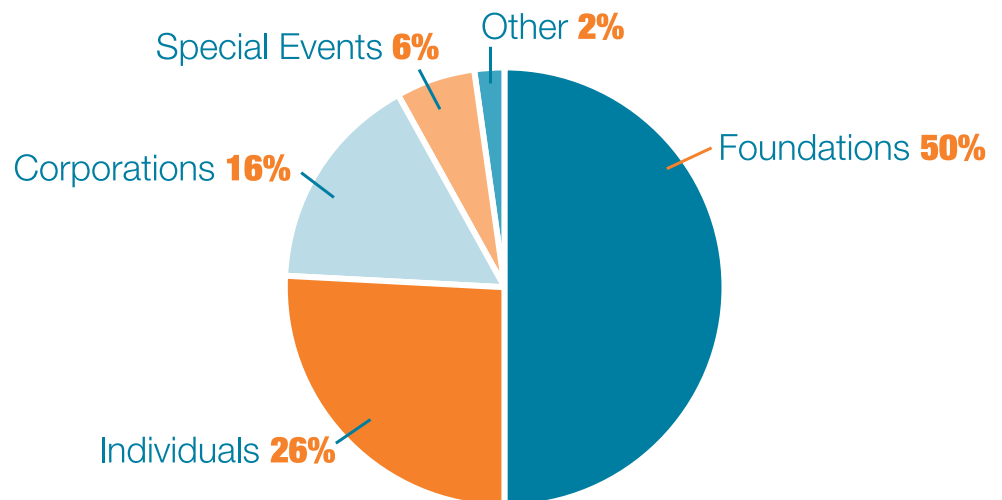

DONORS

July 1, 2010 through June 30, 2011

LITERACY CLUB

$5,000 - $9,999

ING Foundation
Principal Financial Group Foundation
Qwest Communications
Qwest Foundation
University of Phoenix
Waldinger Corporation

READERS CLUB

$1,000 - $4,999

Apollo Group, Inc.
Joel & Lori Doyle
David & Amy Elbert
Gannett Foundation
Matt & Jeanette Grohe
Meredith Corporation Foundation
Carylann Mucha
New York Life
Polk County Board of Supervisors
Wells Fargo

BOOK CLUB

$500 - $999

Chrysalis Foundation
Richard Deming
Drew & Dawn Gentsch
MidAmerican Energy
Ronald McDonald House Charities
Gary & Melinda Scholten
David Slinker
State of Iowa Employees
Walmart
Wellmark Bluecross
Blueshield

SUPPORTERS

$100 - $499

Matthew Ahmann
Kristie Bell
James & Marsha Carty
John Fatino
Kristin Hanks
Justin Jarrell
Paritosh & Anand Kasotia
Eric & Brooke Bouma Kohlsdorf
Lee Konfrst
Paul & Heidi Kraus
Richard & Ellen Kypka
Jancy Lafollette
Jo Ellen Latham
Robert Levinstein
Keith & Mary Madison
Meta Bank
Lori & Allen Meyer
Nationwide
Ron & Mary Ann Nielsen
Kari Pecenka
Steve & Molly Phillips
Mindy Phomvisay
Patrick Reddin
Lynn & Janice Reinicke
Doug Rittler, DDS
Daniel Saar
Windsor United Methodist Women
Mark & Christine Wiskus