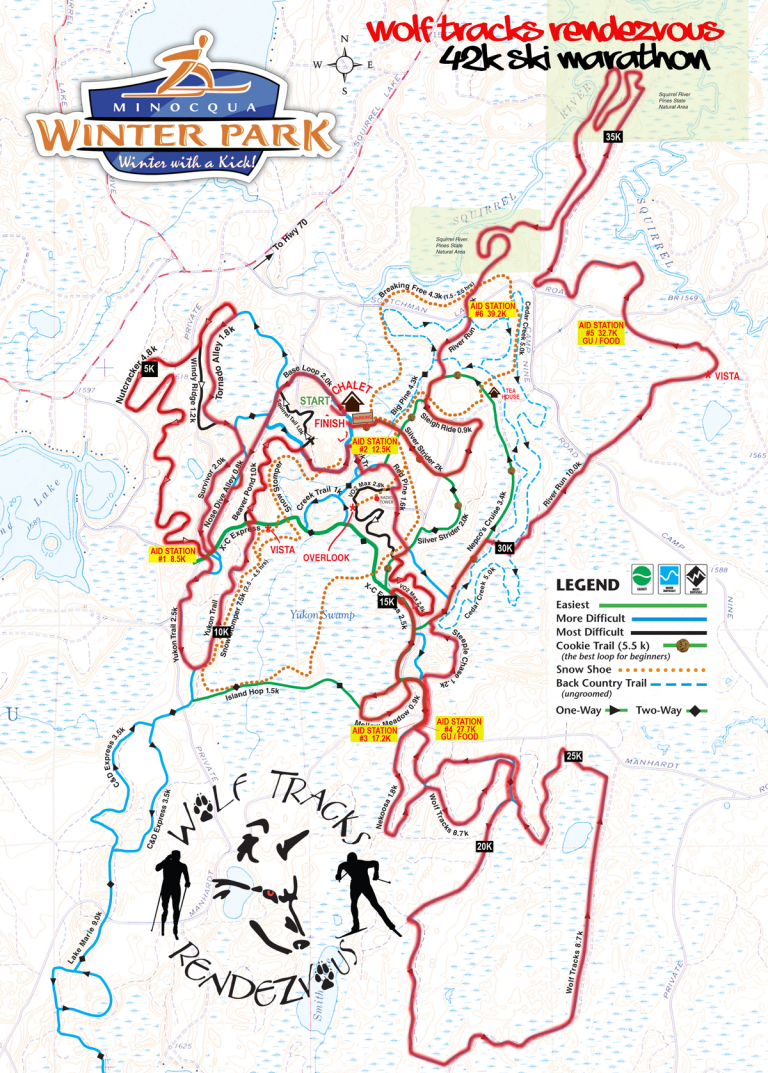

wolf tracks rendezvous 42k ski marathon

LEGEND

- Easiest
- More Difficult
- Most Difficult
- Cookie Trail (5.5 k) (the best loop for beginners)
- Snow Shoe (ungroomed)
- Back Country Trail (ungroomed)
- One-Way
- Two-Way

Wolf Tracks Rendezvous 42k Elevation Profile