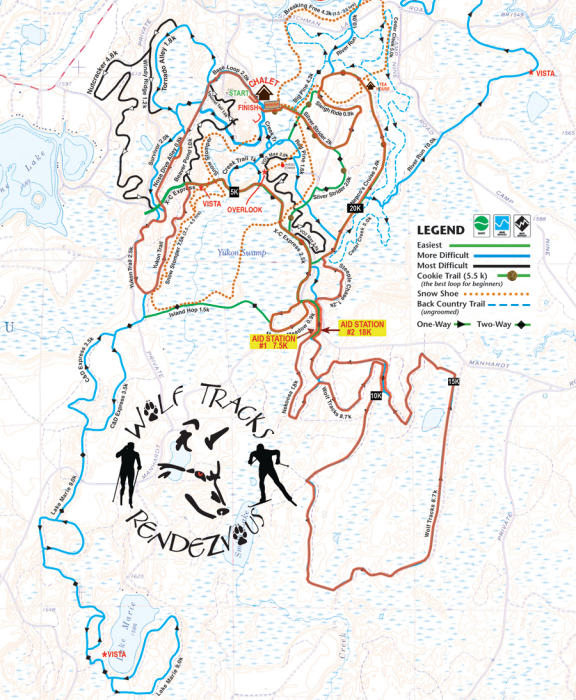

wolf tracks rendezvous 24k ski race

LEGEND

- Easiest
- More Difficult
- Most Difficult
- Cookie Trail (5.5 k) (the best loop for beginners)
- Snow Shoe (ungroomed)
- Back Country Trail
- One-Way
- Two-Way