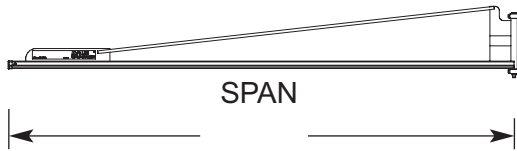

Free Standing

| Capacity | HUB | Span | Model Number | Shipping Weight | Price |
|----------|-----|------|-------------------|-----------------|-------|
| 50# | 8' | 4' | TSJ50-FS-50-8-4 | 134# | \$623 |
| | | 6' | TSJ50-FS-50-8-6 | 140# | \$633 |
| | | 8' | TSJ50-FS-50-8-8 | 146# | \$643 |
| | | 10' | TSJ50-FS-50-8-10 | 152# | \$653 |
| | 10' | 4' | TSJ50-FS-50-10-4 | 153# | \$658 |
| | | 6' | TSJ50-FS-50-10-6 | 159# | \$668 |
| | | 8' | TSJ50-FS-50-10-8 | 165# | \$678 |
| | | 10' | TSJ50-FS-50-10-10 | 171# | \$689 |

Wall Mounted

50# Jib Price Includes: 250 series track, (1) 75 lb. tool trolley.

| Capacity | Span | Model Number | Shipping Weight | Price |
|----------|------|----------------|-----------------|-------|
| 50# | 4' | TSJ50-WM-50-4 | 34# | \$372 |
| | 6' | TSJ50-WM-50-6 | 40# | \$382 |
| | 8' | TSJ50-WM-50-8 | 46# | \$392 |
| | 10' | TSJ50-WM-50-10 | 52# | \$402 |