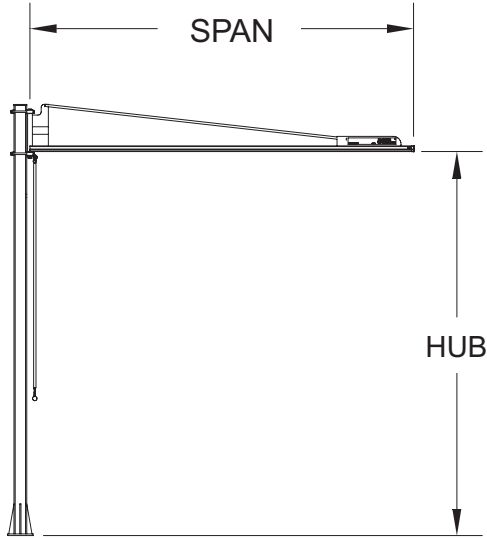

Free Standing

| Capacity | HUB | Span | Model Number | Shipping Weight | Price |
|----------|-----|------|-------------------|-----------------|-------|
| 50# | 8' | 4' | TSJ50-FS-50-8-4 | 134# | \$623 |
| | | 6' | TSJ50-FS-50-8-6 | 140# | \$633 |
| | | 8' | TSJ50-FS-50-8-8 | 146# | \$643 |
| | | 10' | TSJ50-FS-50-8-10 | 152# | \$653 |
| | 10' | 4' | TSJ50-FS-50-10-4 | 153# | \$658 |
| | | 6' | TSJ50-FS-50-10-6 | 159# | \$668 |
| | | 8' | TSJ50-FS-50-10-8 | 165# | \$678 |
| | | 10' | TSJ50-FS-50-10-10 | 171# | \$689 |

Wall Mounted

50# Jib Price Includes: 250 series track, (1) 75 lb. tool trolley.

| Capacity | Span | Model Number | Shipping Weight | Price |
|----------|------|----------------|-----------------|-------|
| 50# | 4' | TSJ50-WM-50-4 | 34# | \$372 |
| | 6' | TSJ50-WM-50-6 | 40# | \$382 |
| | 8' | TSJ50-WM-50-8 | 46# | \$392 |
| | 10' | TSJ50-WM-50-10 | 52# | \$402 |

Festoon Saddle

Fits any trolley with a 3/4" mounting hole.

| Part Number | Description | Shipping Weight | Price |
|-------------|-------------------|-----------------|-------|
| 55411 | 3" Festoon Saddle | 1# | \$47 |
| 55408 | 6" Festoon Saddle | 1# | \$54 |

Price Includes: trolley mounting hardware, tie wraps and tie wrap mount.

Tool Trolley

Fits 250 series track only.

| Part Number | Description | Shipping Weight | Price |
|-------------|---------------------|-----------------|-------|
| 55401 | 75 lb. Tool Trolley | 1# | \$74 |