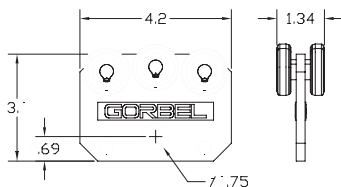

Free Standing

| Capacity | HUB | Span | Model Number | Shipping Weight | Price |
|----------|-----|------|-------------------|-----------------|-------|
| 50# | 8' | 4' | TSJ50-FS-50-8-4 | 134# | \$623 |
| | | 6' | TSJ50-FS-50-8-6 | 140# | \$633 |
| | | 8' | TSJ50-FS-50-8-8 | 146# | \$643 |
| | | 10' | TSJ50-FS-50-8-10 | 152# | \$653 |
| | 10' | 4' | TSJ50-FS-50-10-4 | 153# | \$658 |
| | | 6' | TSJ50-FS-50-10-6 | 159# | \$668 |
| | | 8' | TSJ50-FS-50-10-8 | 165# | \$678 |
| | | 10' | TSJ50-FS-50-10-10 | 171# | \$689 |

Festoon Saddle

Fits any trolley with a 3/4" mounting hole.

| Part Number | Description | Shipping Weight | Price |
|-------------|-------------------|-----------------|-------|
| 55411 | 3" Festoon Saddle | 1# | \$47 |
| 55408 | 6" Festoon Saddle | 1# | \$54 |

Price Includes: trolley mounting hardware, tie wraps and tie wrap mount.

Tool Trolley

Fits 250 series track only.

| Part Number | Description | Shipping Weight | Price |
|-------------|---------------------|-----------------|-------|
| 55401 | 75 lb. Tool Trolley | 1# | \$74 |