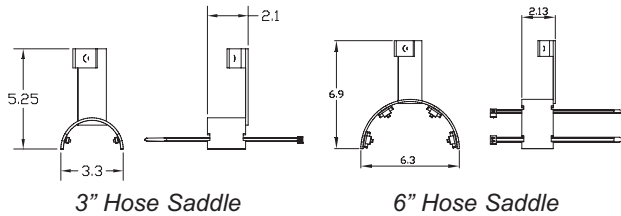

Festoon Saddle

Fits any trolley with a 3/4" mounting hole.

Part Number	Description	Shipping Weight	Price
55411	3" Festoon Saddle	1#	$47
55408	6" Festoon Saddle	1#	$54

Price Includes: trolley mounting hardware, tie wraps and tie wrap mount.