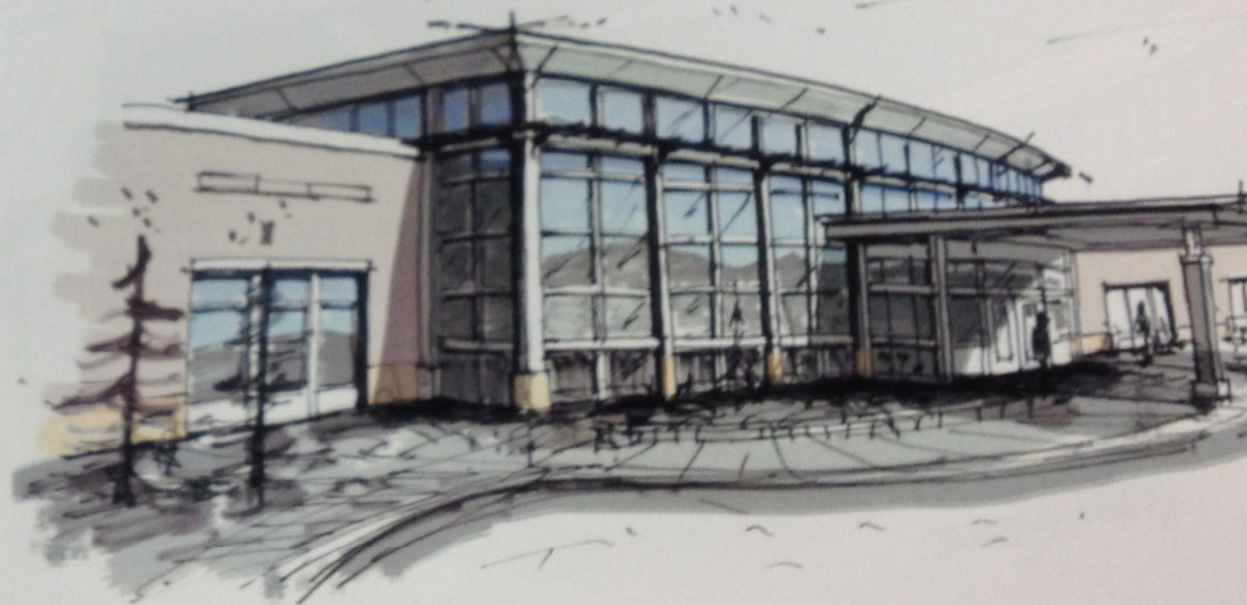

Main Entry

DAVIS
PARTNERSHIP
ARCHITECTS

BUILDING EXTERIOR

GRHD Battlement Mes

PROJECT NUMBER: 12415.00

CONCEPTU

COPYRIGHT 2011 - DAVIS